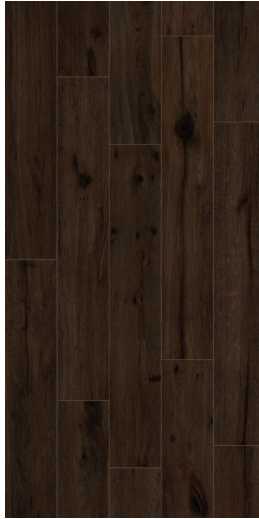

# BLACK FOREST

Glazed Porcelain Rectified Floor Tile

PORCELAIN

### Suitable Rooms

Kandel Brown

PEI IV

Otten Bronze

PEI IV

Bosberg Espresso

PEI IV

Honeck Umber

PEI IV

Blauen Black

PEI III